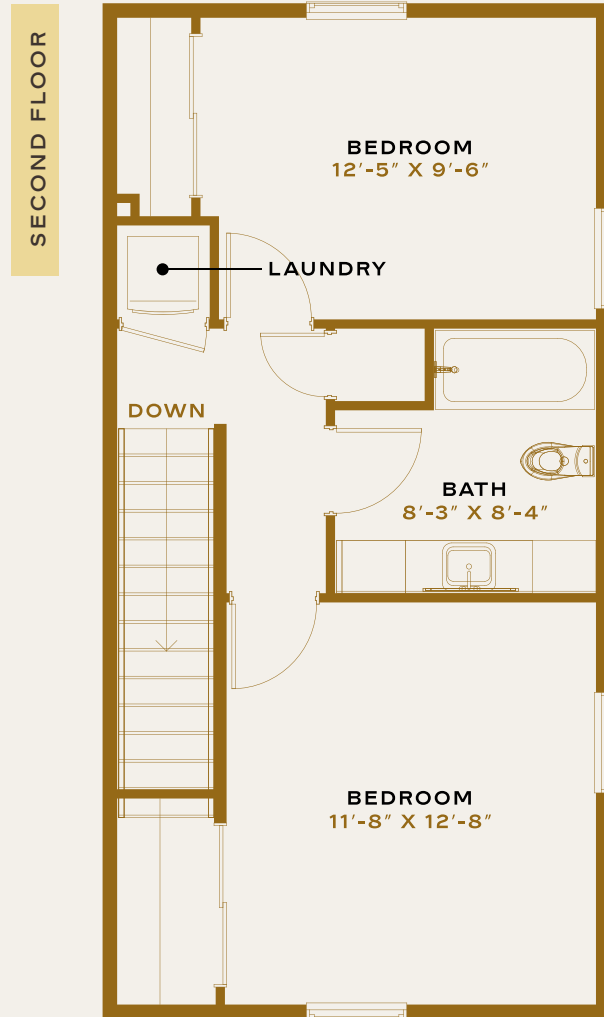

DORSEY

◆ ESTATES ◆

THE COTTAGE

- ◆ 1,057 Total Square Feet
- ◆ Two Bedrooms
- ◆ One Bathroom & 1/2 Bath
- ◆ Shed/Storage Unit
- ◆ Double-pane Windows
- ◆ Hardie Exterior
- ◆ Energy-efficient Appliances

We reserve the right to make changes to plans, prices, specifications, & materials or to change or discontinue models without prior notice or obligation.