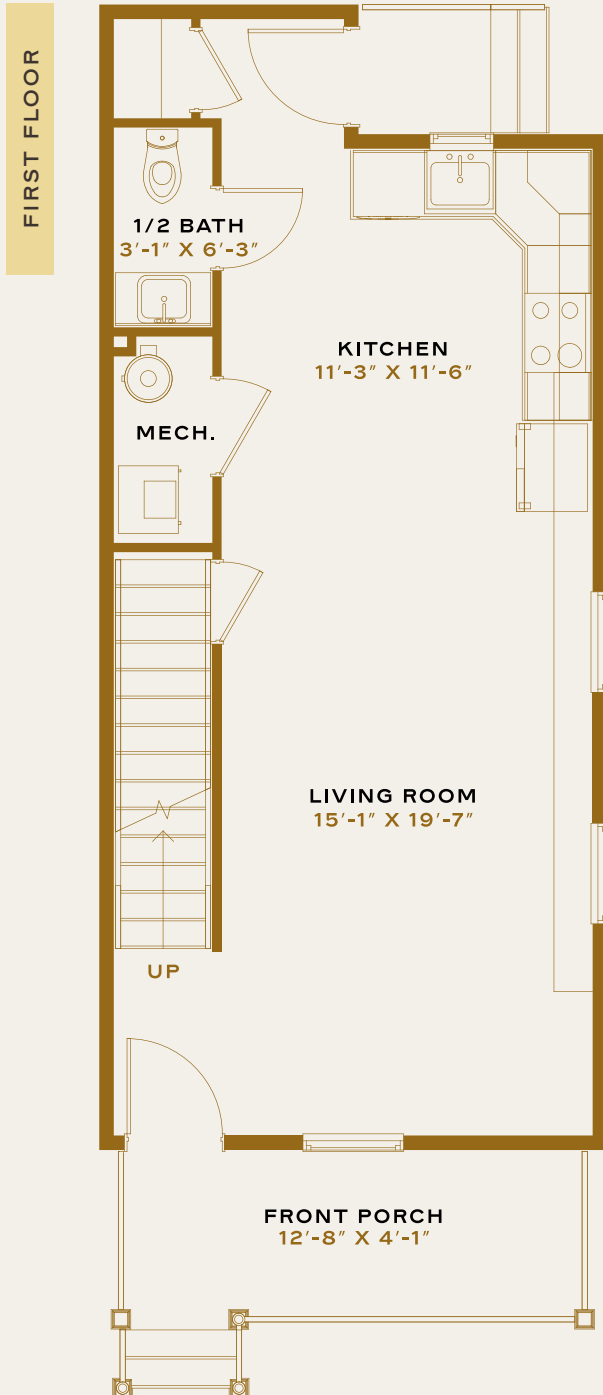

DORSEY

◆ ESTATES ◆

THE COTTAGE

- ◆ 1,057 Total Square Feet
- ◆ Two Bedrooms
- ◆ One Bathroom & 1/2 Bath
- ◆ Shed/Storage Unit
- ◆ Double-pane Windows
- ◆ Hardie Exterior
- ◆ Energy-efficient Appliances

We reserve the right to make changes to plans, prices, specifications, & materials or to change or discontinue models without prior notice or obligation.