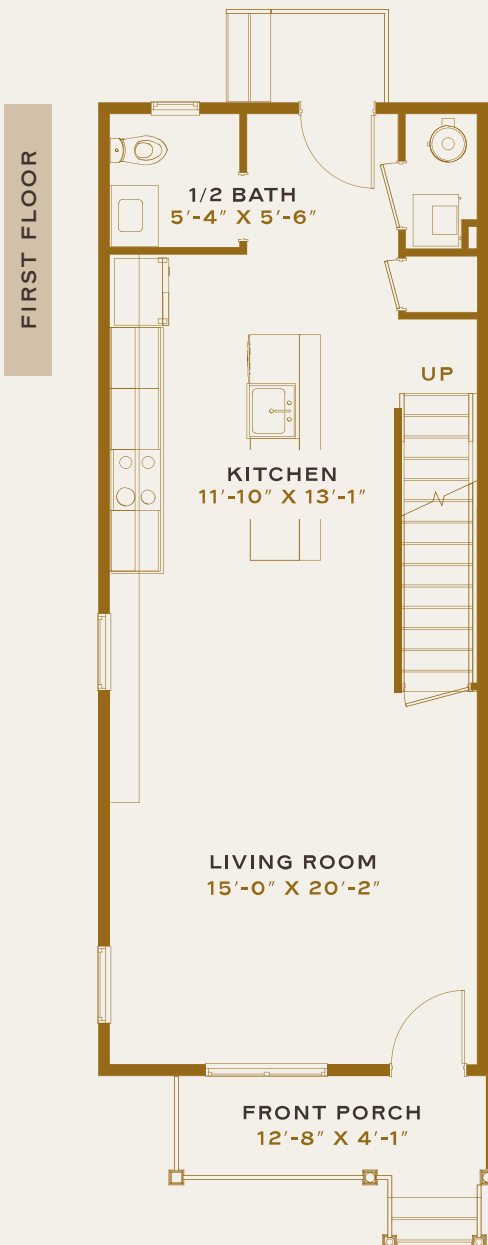

DORSEY

• ESTATES •

THE TOWNHOME

- ◇ 1,280 Total Square Feet
- ◇ Two Bedrooms
- ◇ One Bathroom & 1/2 Bath
- ◇ Shed/Storage Unit
- ◇ Double-pane Windows
- ◇ Hardie Exterior
- ◇ Energy-efficient Appliances
- ◇ Walk-In Closet