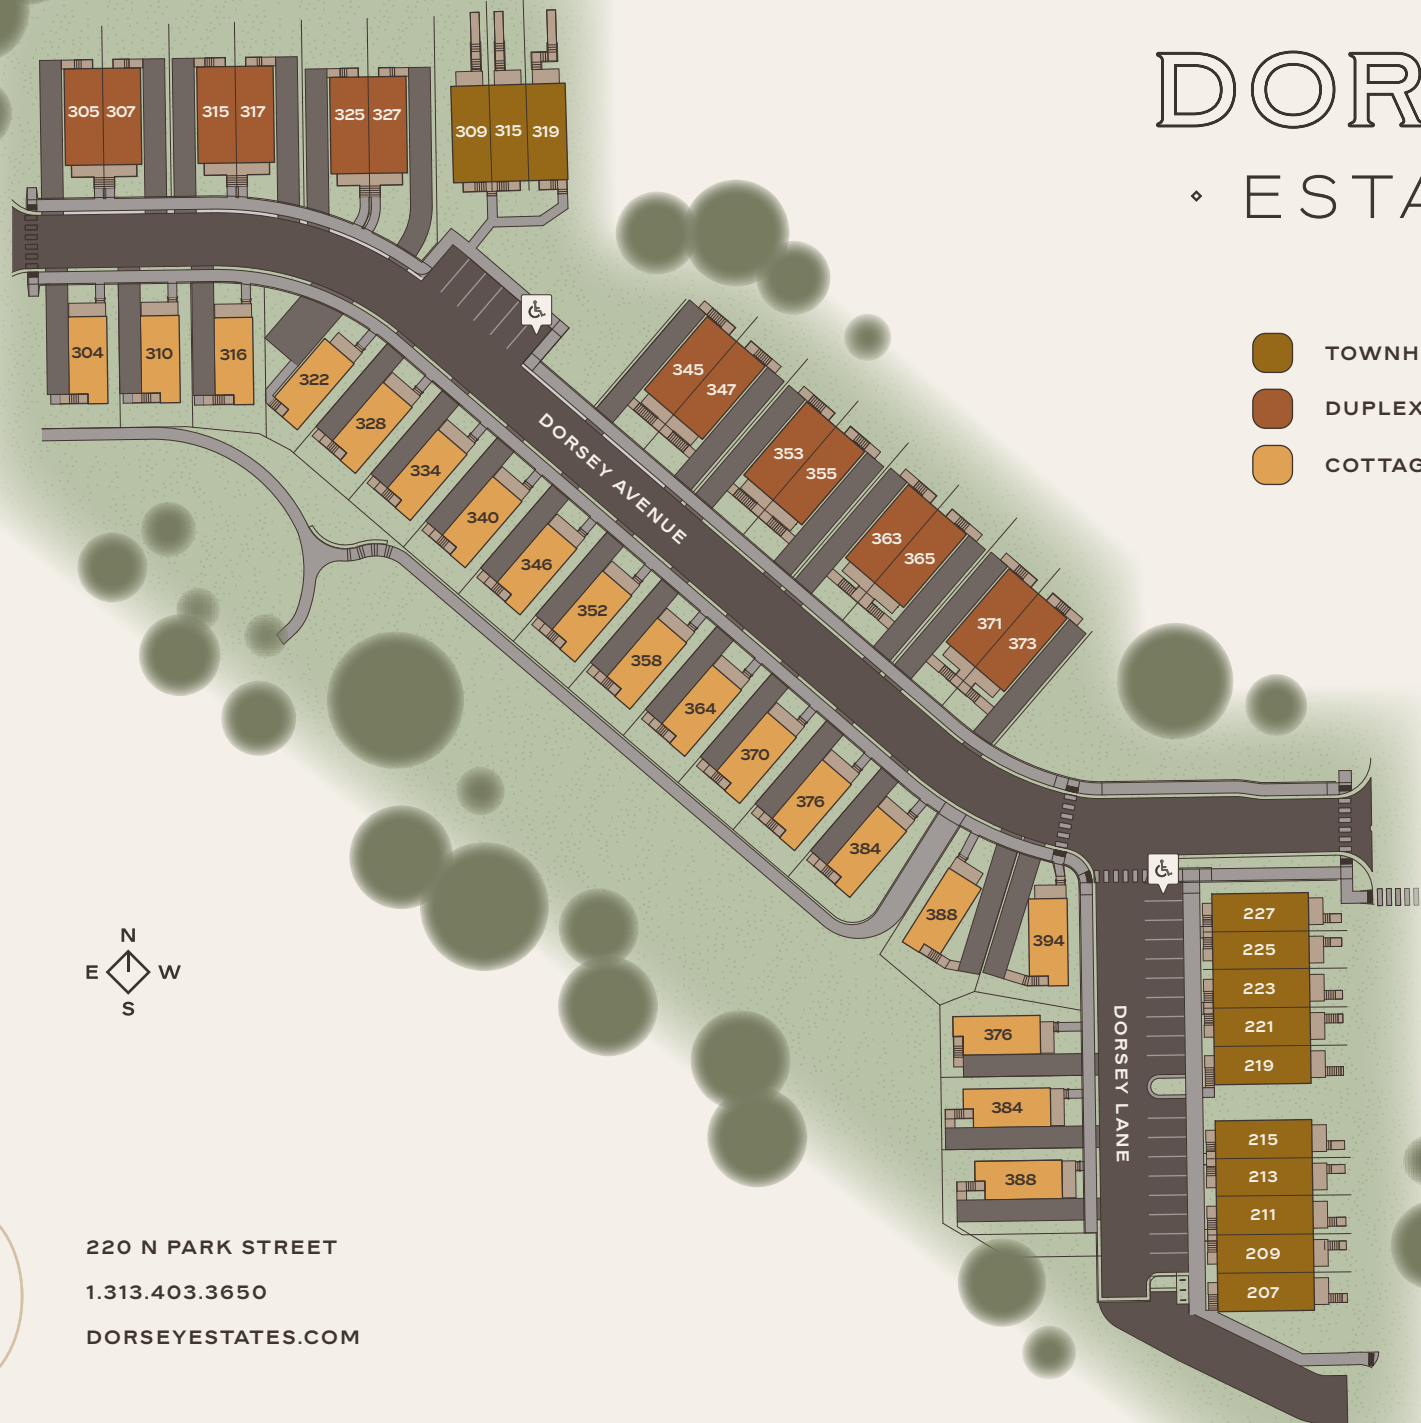

DORSEY

◆ ESTATES ◆

-  TOWNHOMES
-  DUPLEXES
-  COTTAGES

220 N PARK STREET
1.313.403.3650
DORSEYESTATES.COM